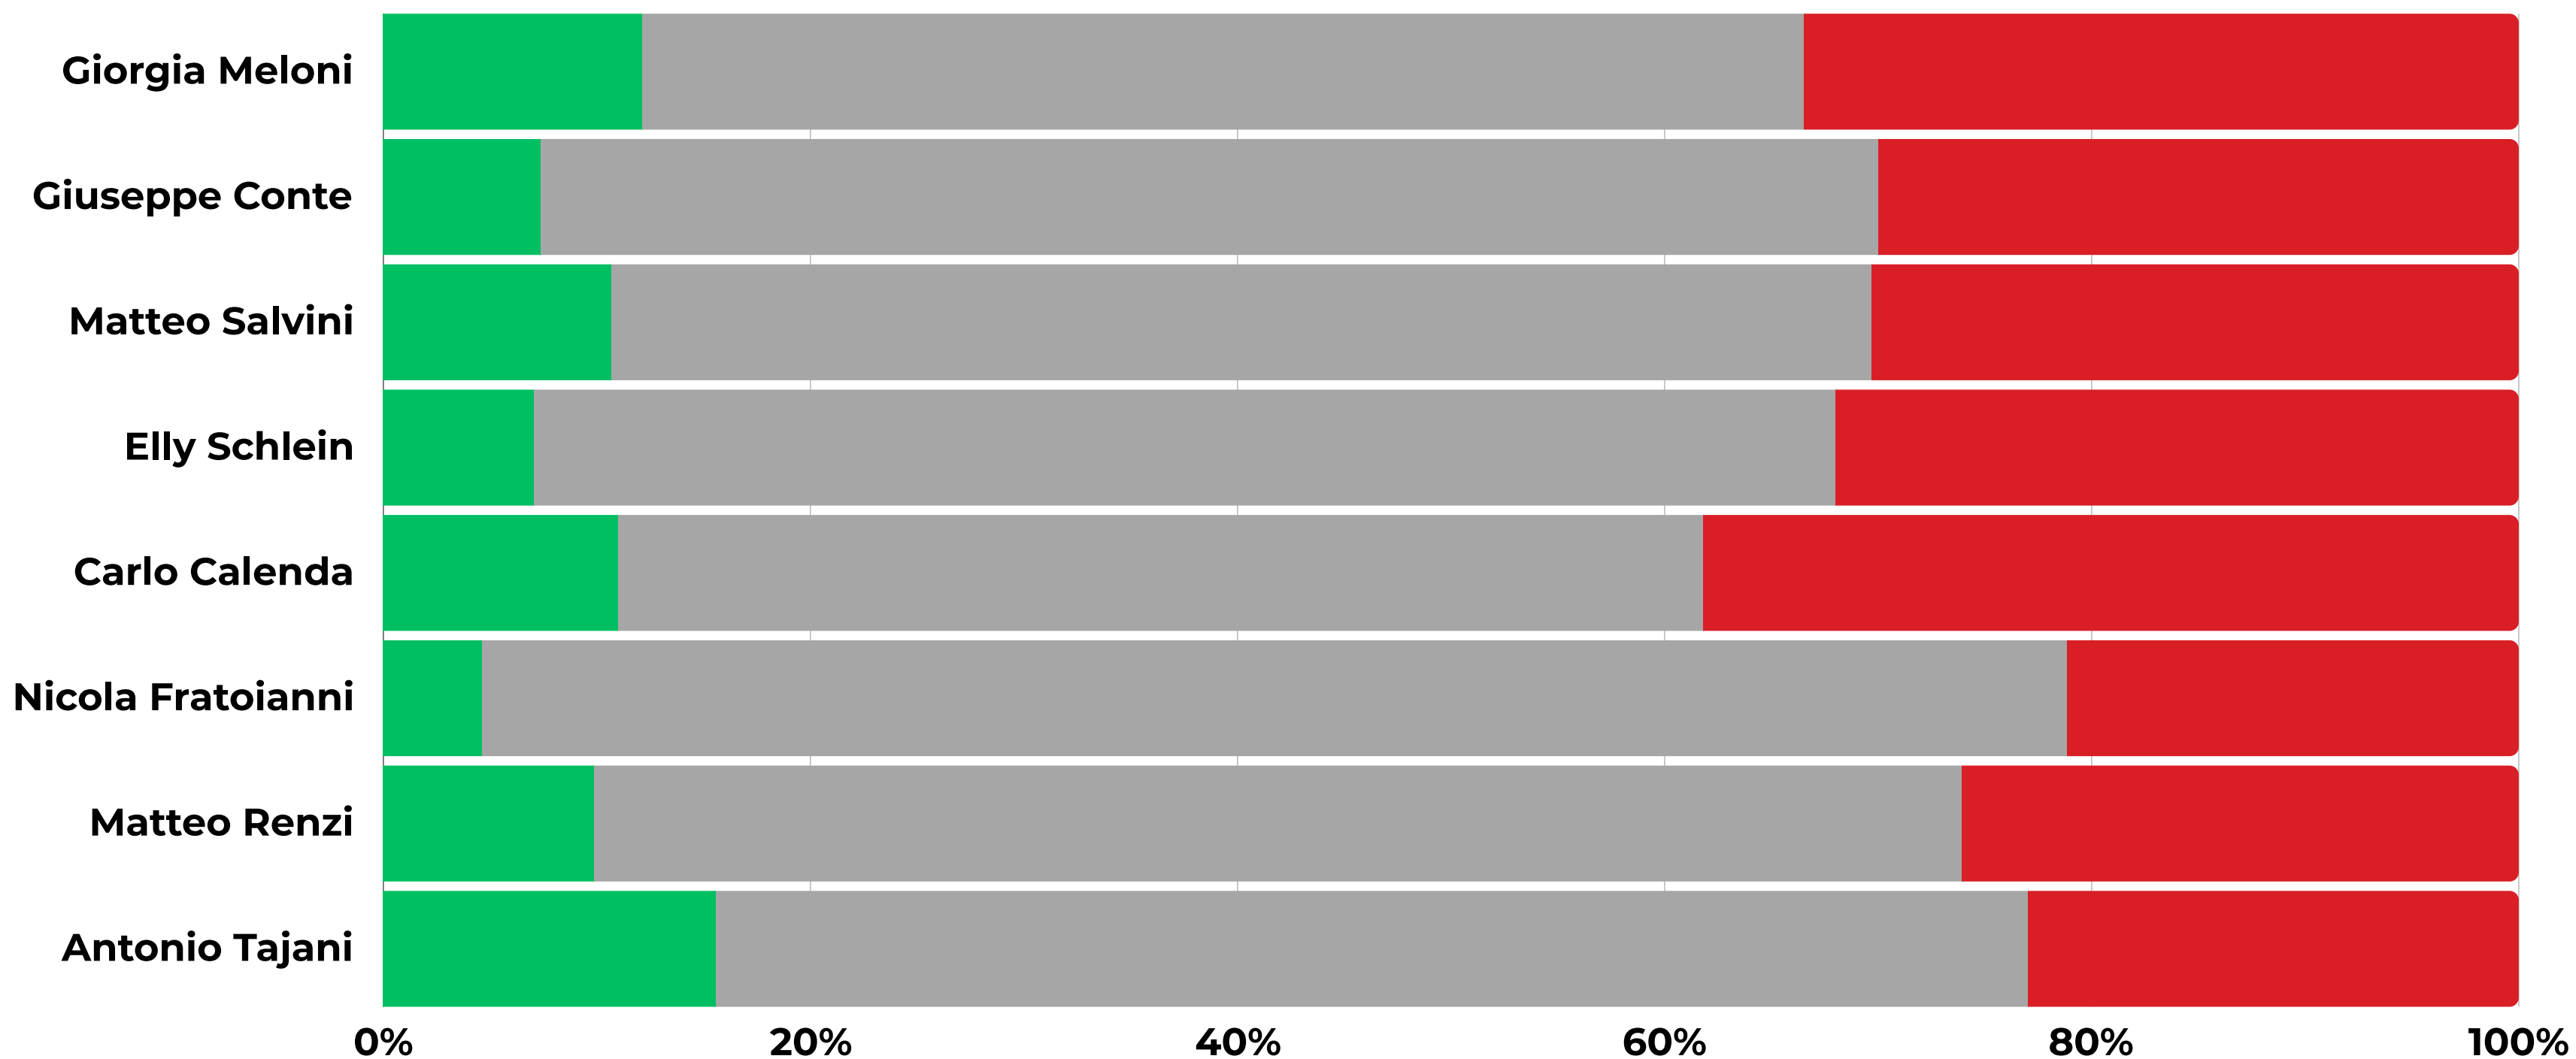

SENTIMENT IN ITALIA

TOP LEADER POLITICI ITALIANI SUI SOCIAL

22 NOV '24 - 21 FEB '25

Positive Neutral Negative