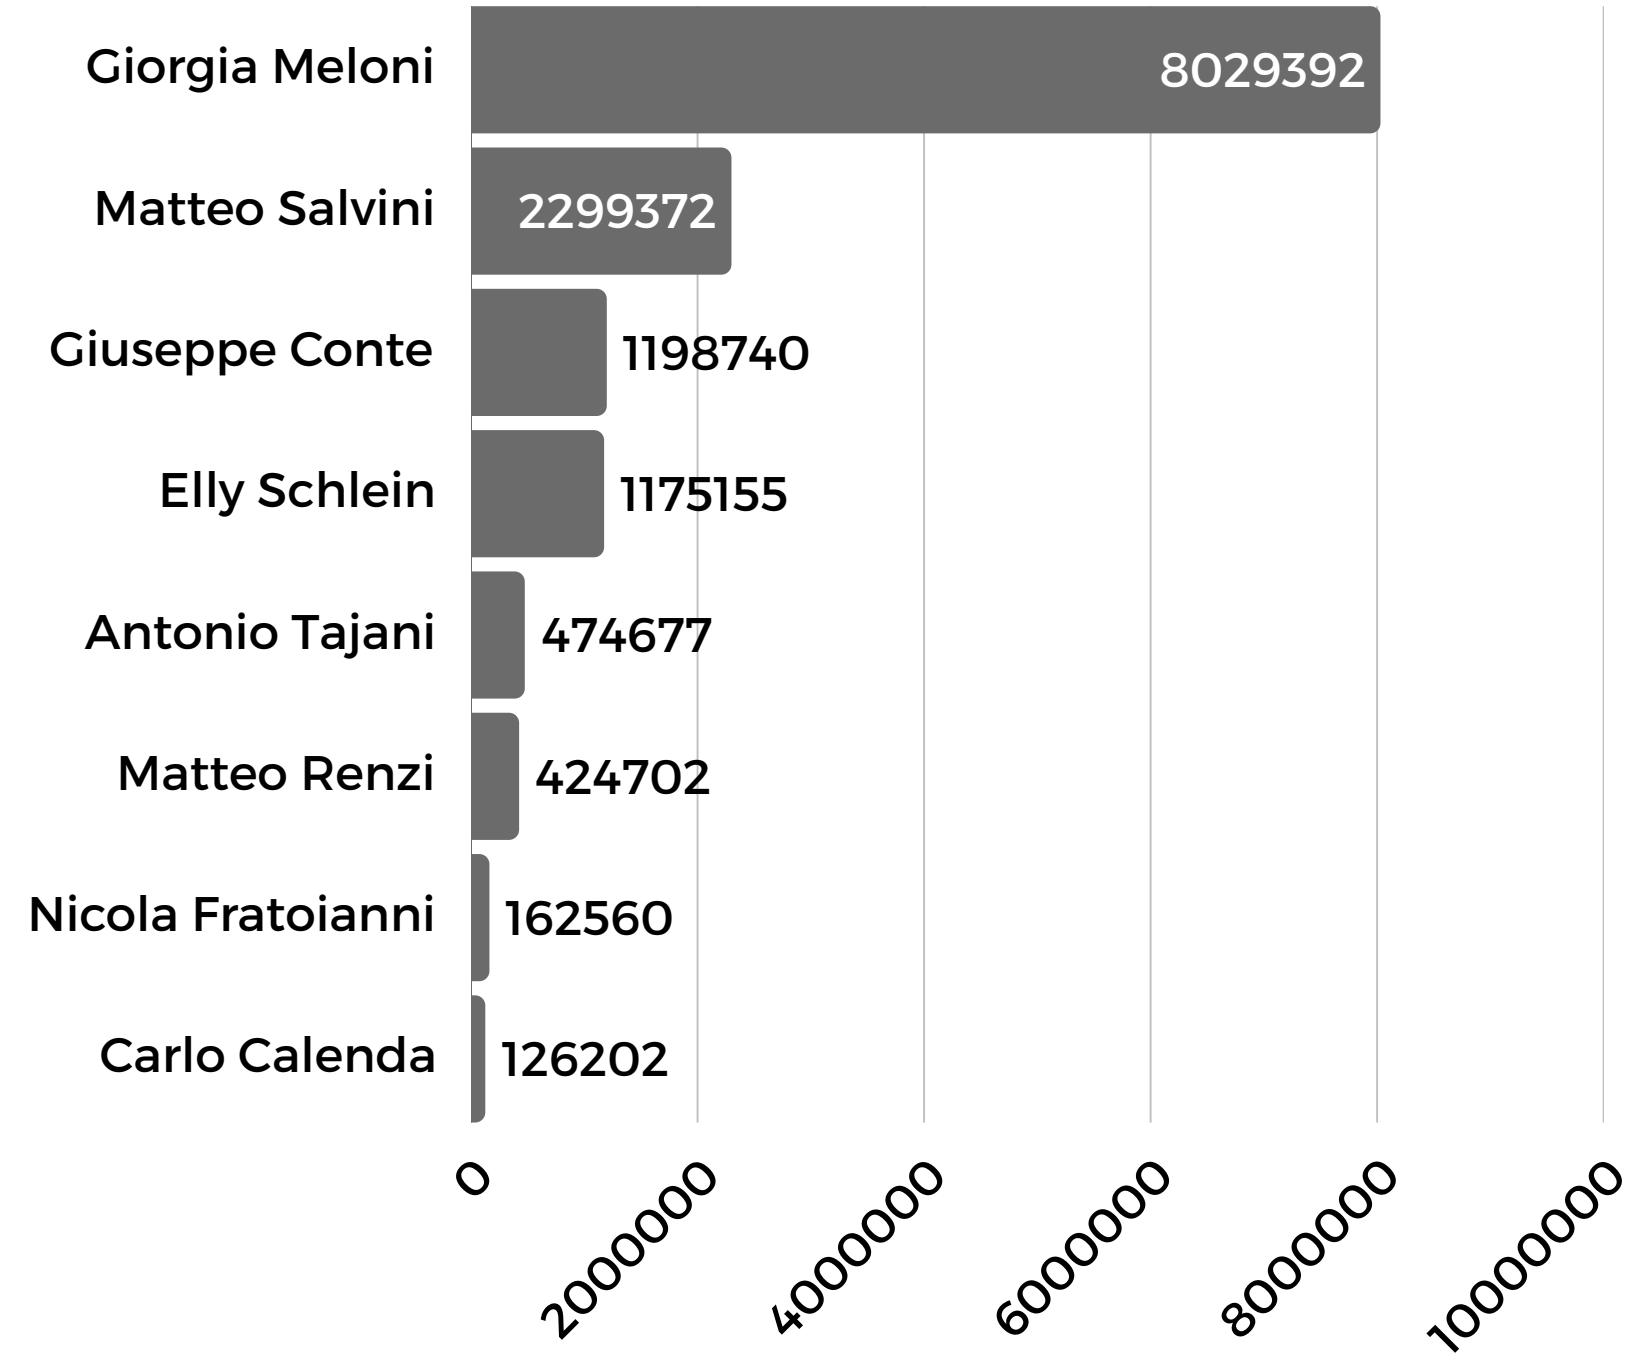

ENGAGEMENT